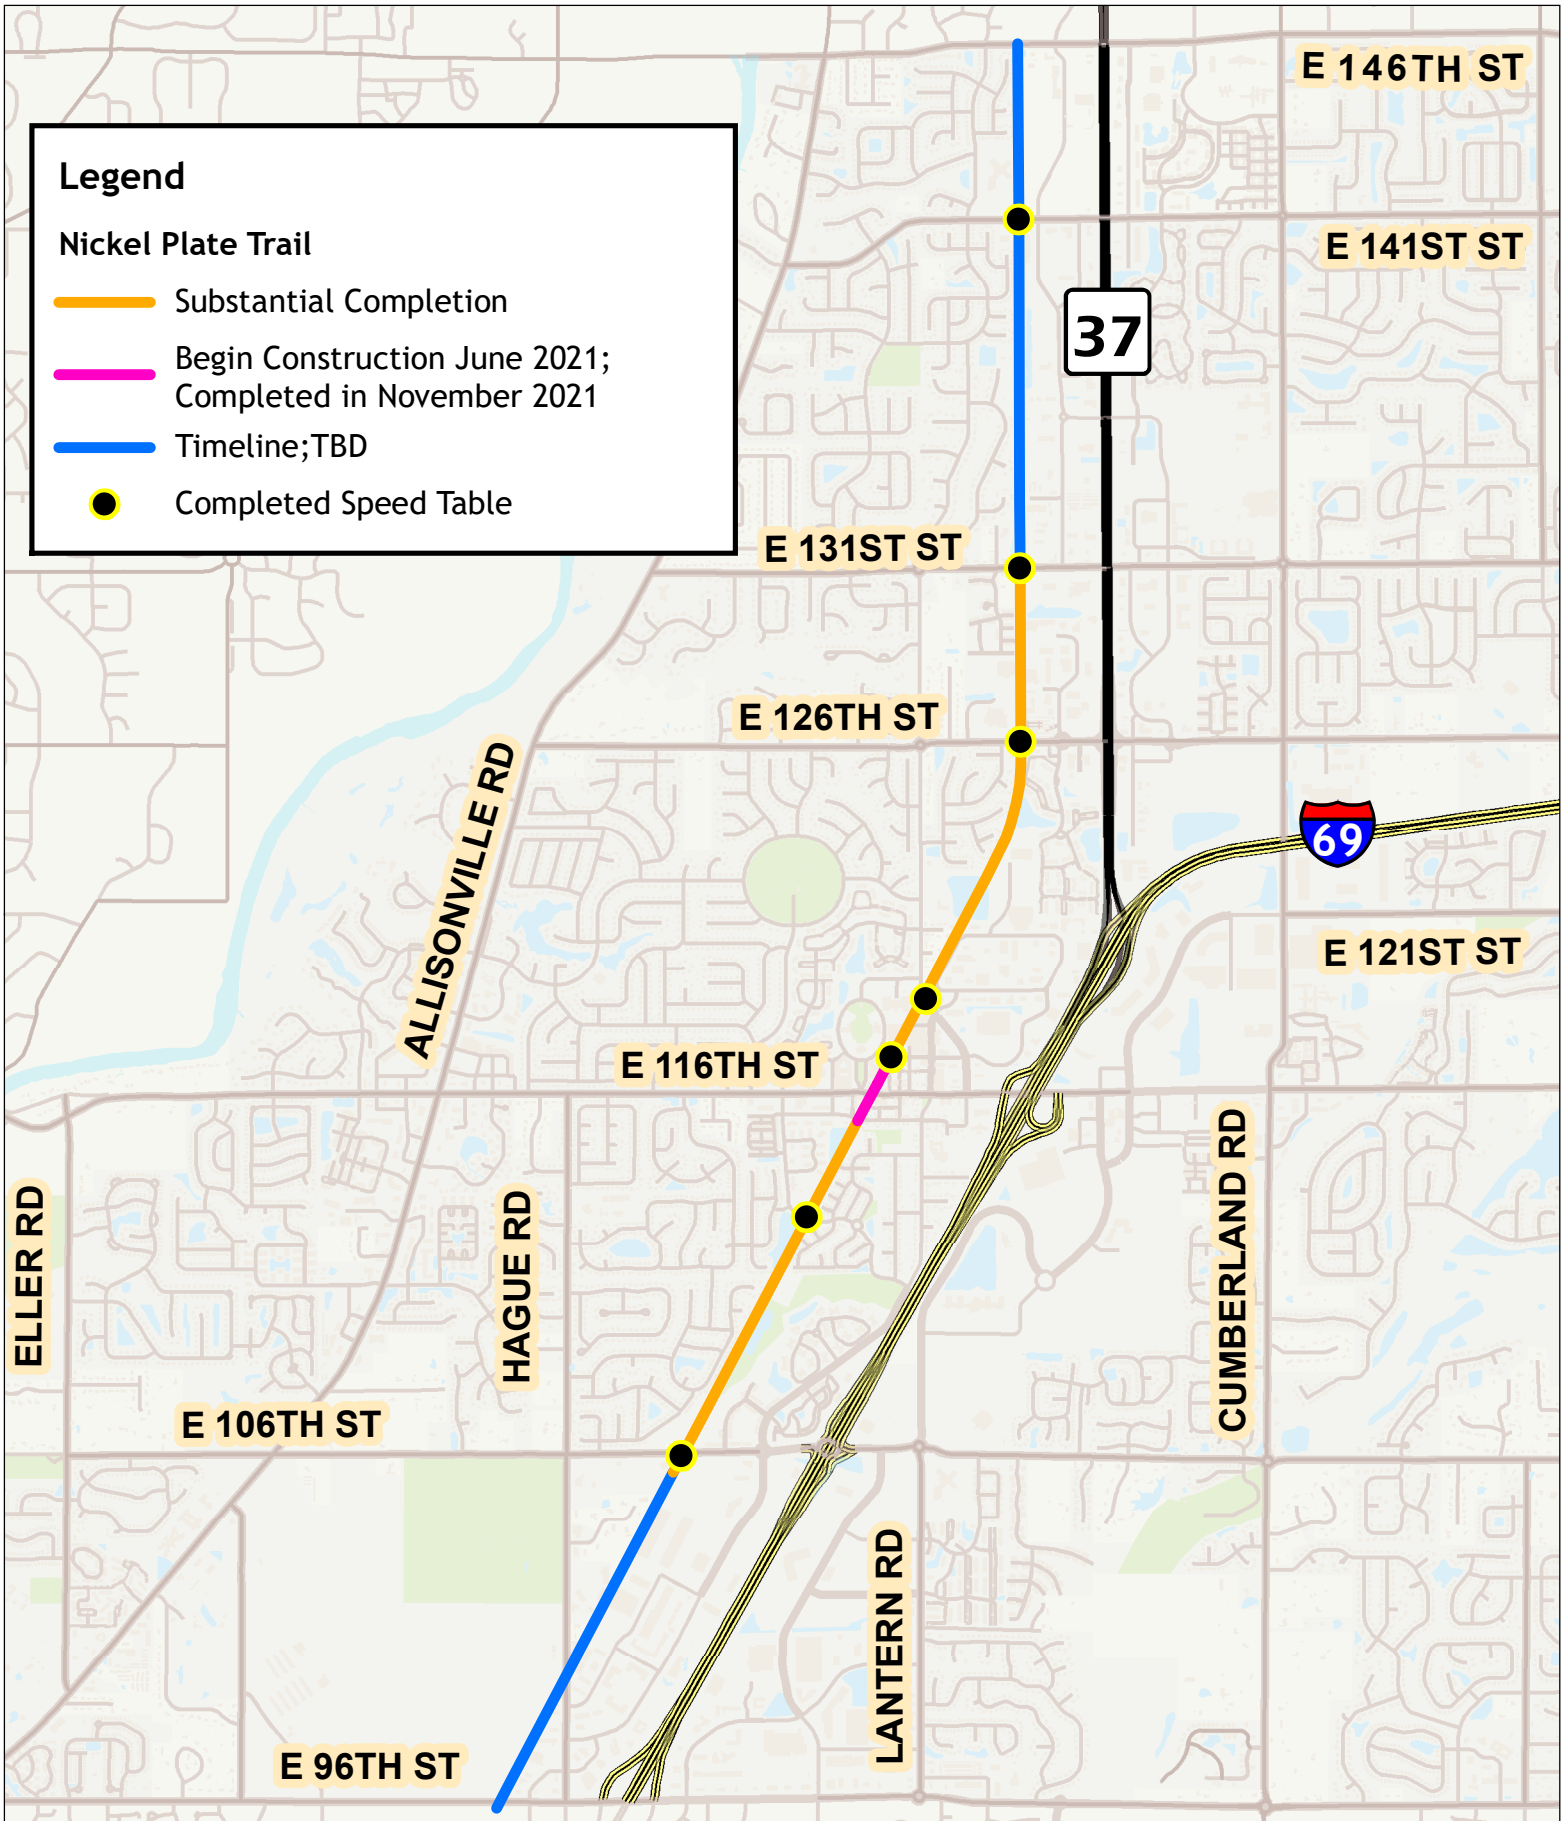

Legend

Nickel Plate Trail

- Substantial Completion
- Begin Construction June 2021; Completed in November 2021
- Timeline; TBD
- Completed Speed Table

NICKEL PLATE TRAIL

0 0.5 1 Mile